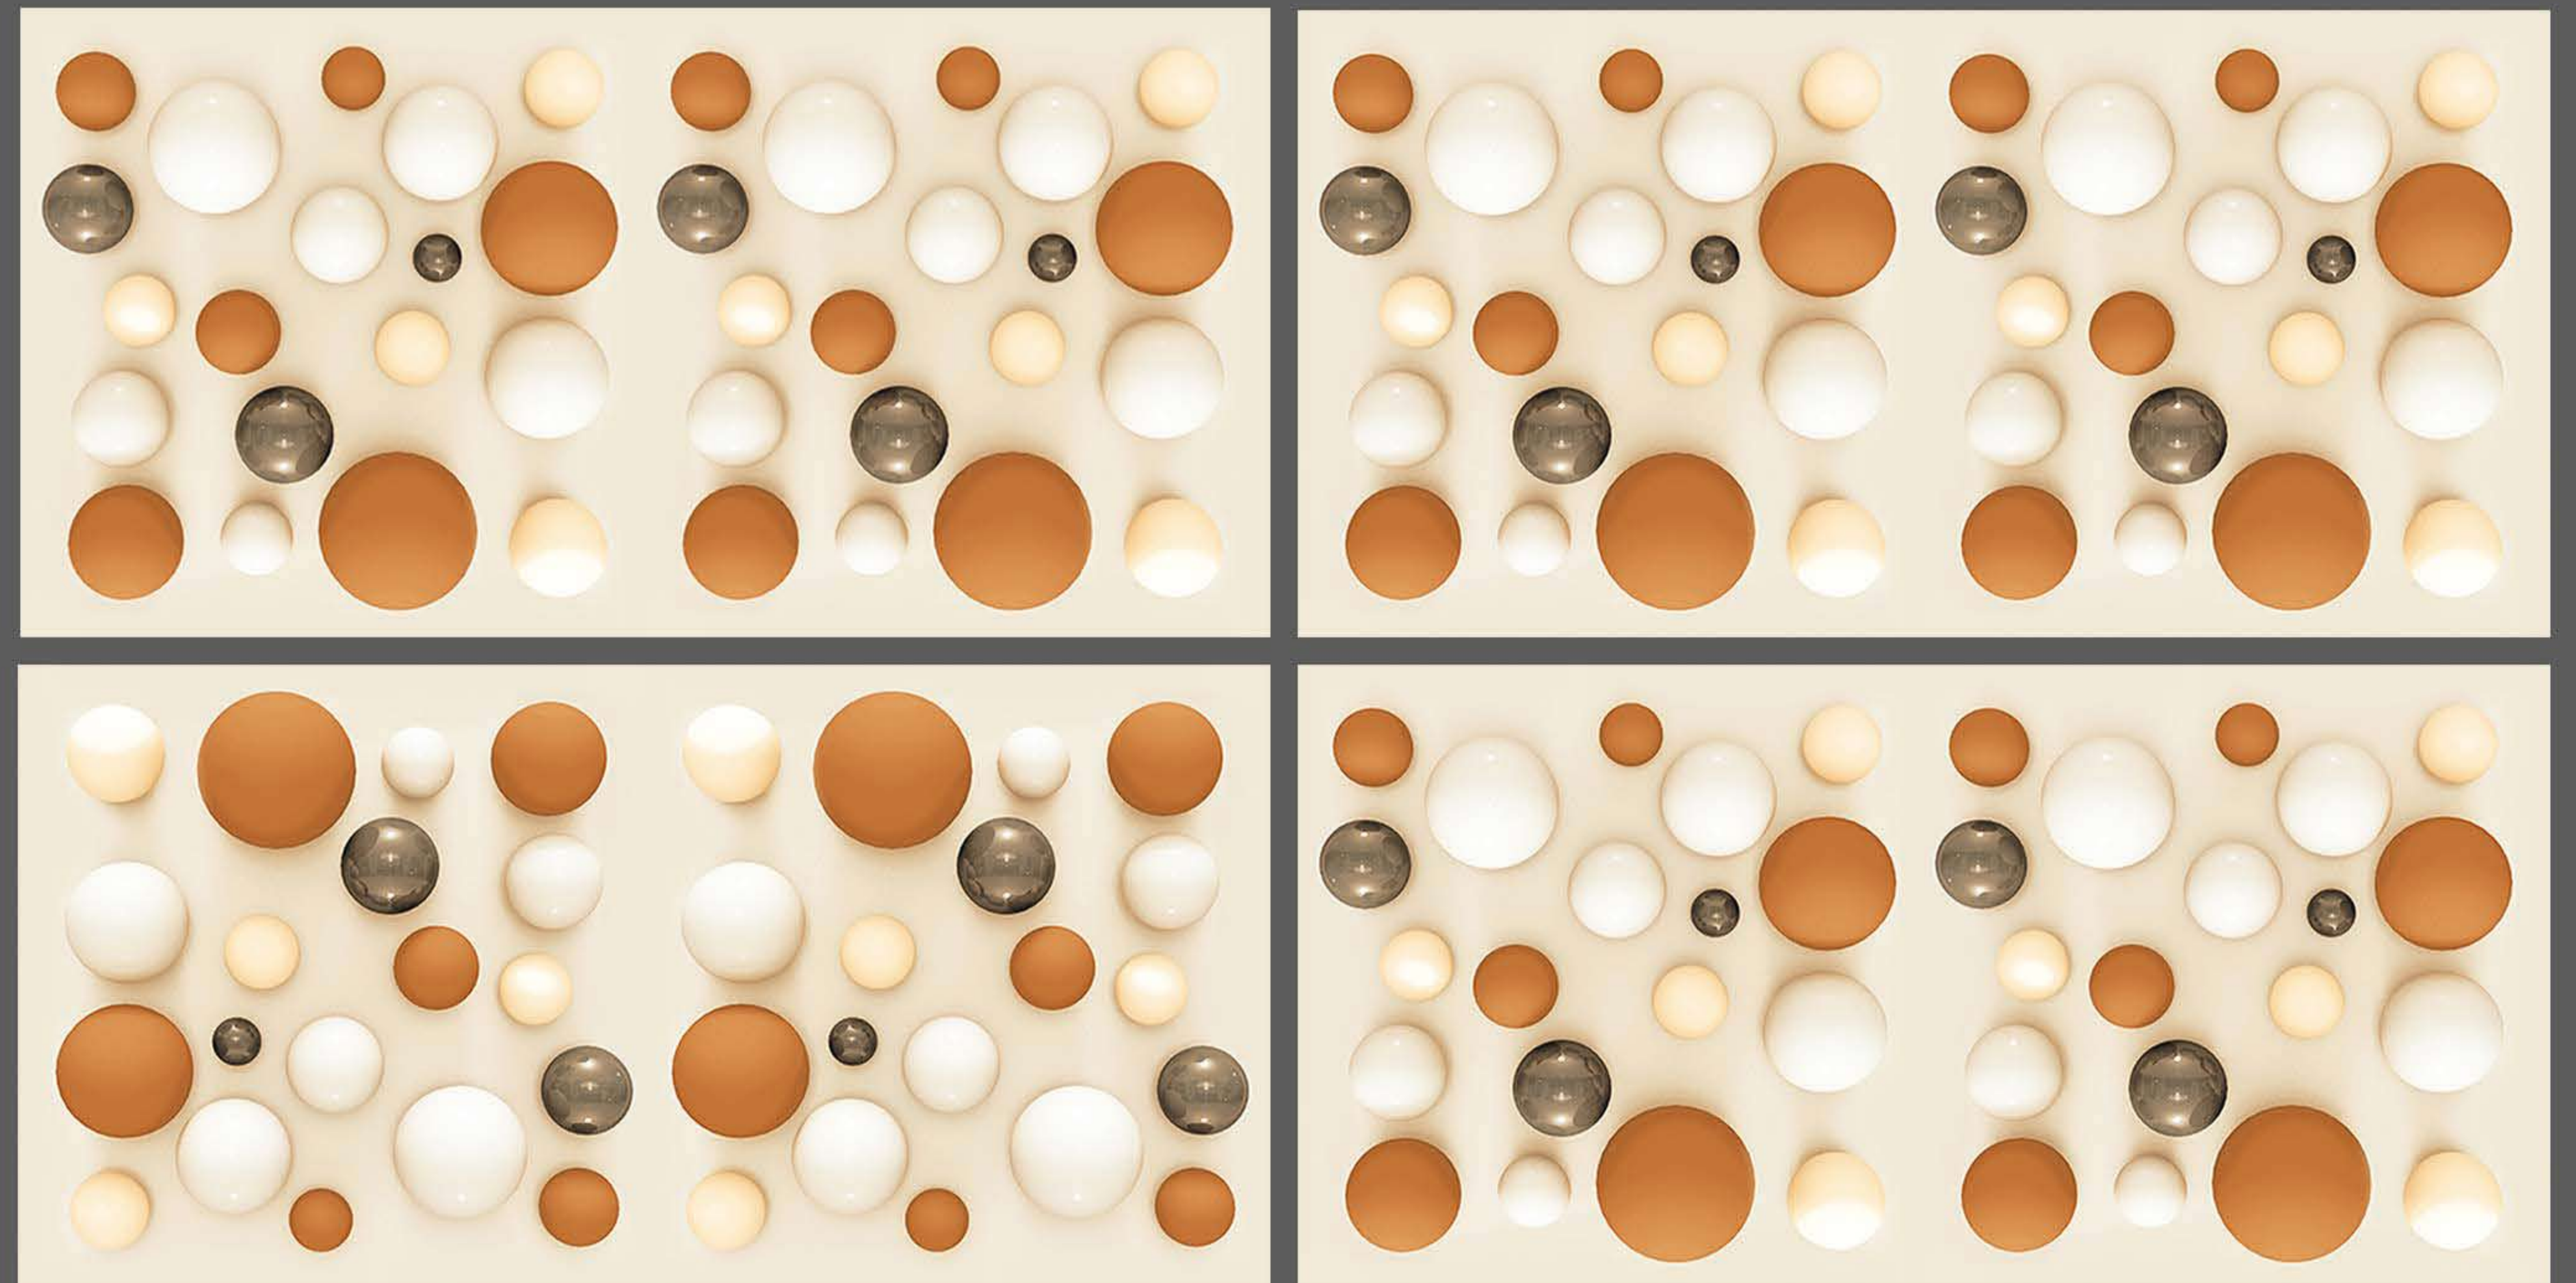

TR

Rashee[®]
Ceramic

—● *Excellence With Simplicity* ●—

3D_01

600X1200 GLOSSY

3D_02

600X1200 GLOSSY

3D_03

600X1200 GLOSSY

3D_04

600X1200 GLOSSY

BUBBLE 3D AZUL

600X1200 GLOSSY

BUBBLE 3D BROWN

600X1200 GLOSSY

BUBBLE 3D LIGHT

600X1200 GLOSSY